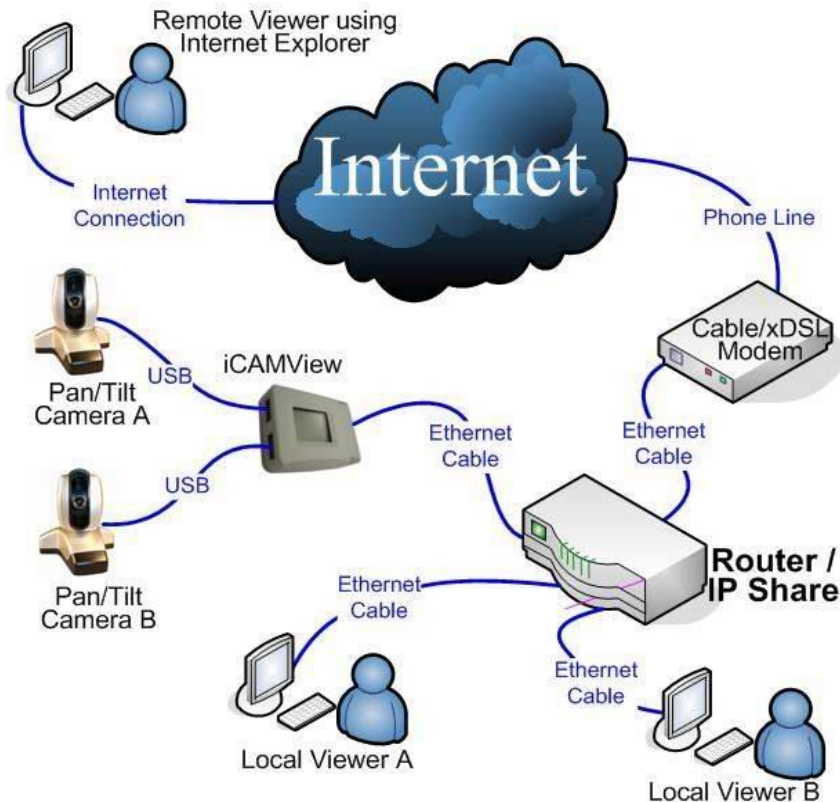

The kit contains:

- IP Camera - VIMICRO ZC0301 Plus processor, Color CMOS VGA sensor with 350,000 pixels. MJPEG compression. Up to 30 frames per second. 5cm to infinity, manually adjustable Focus Lens.
- Built-in Web Server – the smallest server on the market!
  Resolution: 640*480, 320*240, 160*120
  Frame Rate: UP to 20fps in 320*240
  It supports remote control of the picture angles (Pan: 320 degrees, Tilt: 60 degrees, Motion-Detection and is capable of recording with its 32-Bit RISC CPU - 1MB Flash Memory - 8MB Dynamic Memory.

Easy to install and use.