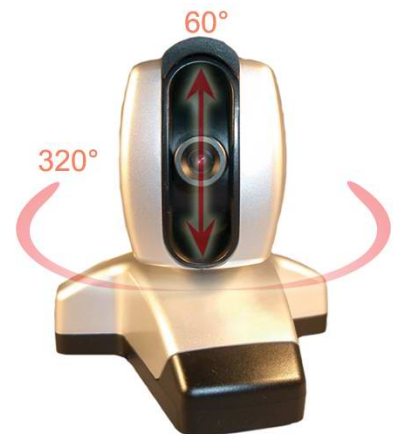

The kit contains:

- IP Camera - VIMICRO ZC0301 Plus processor, Color CMOS VGA sensor with 350,000 pixels. MJPEG compression. Up to 30 frames per second. 5cm to infinity, manually adjustable Focus Lens.
- Built-in Web Server – the smallest server on the market!
  Resolution: 640*480, 320*240, 160*120
  Frame Rate: UP to 20fps in 320*240
  It supports remote control of the picture angles (Pan: 320 degrees, Tilt: 60 degrees, Motion-Detection and is capable of recording with its 32-Bit RISC CPU - 1MB Flash Memory - 8MB Dynamic Memory.

Easy to install and use.